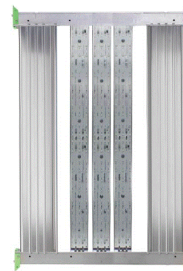

18K Nominal Lumens - 135 Watts

Part #: LUX-IK10-3-D-HO2-**850**-2'-U10-CA2'-TOP/DIR
LUX-IK10-3-D-HO2-**840**-2'-U10-CA2'-TOP/DIR

Delivered Lumens		
80 CRI	No Lens	Clear Acrylic
4000K (840)	17,598	16,002
5000K (850)	17,808	16,167