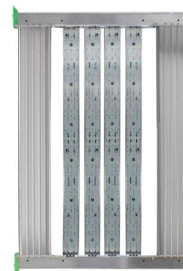

24K Nominal Lumens - 180 Watts

Part #: LUX-IK10-4-D-HO2-**850**-2'-U10-CA2'-TOP/DIR
LUX-IK10-4-D-HO2-**840**-2'-U10-CA2'-TOP/DIR

Delivered Lumens		
80 CRI	No Lens	Clear Acrylic
4000K (840)	23,557	21,421
5000K (850)	23,839	21,725