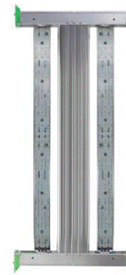

12K Nominal Lumens - 91 Watts

Part #: LUX-IK10-2-S-HO2-**850**-2'-U10-CA2'-TOP/DIR
LUX-IK10-2-S-HO2-**840**-2'-U10-CA2'-TOP/DIR

Delivered Lumens		
80 CRI	No Lens	Clear Acrylic
4000K (840)	12,023	10,874
5000K (850)	12,218	10,964